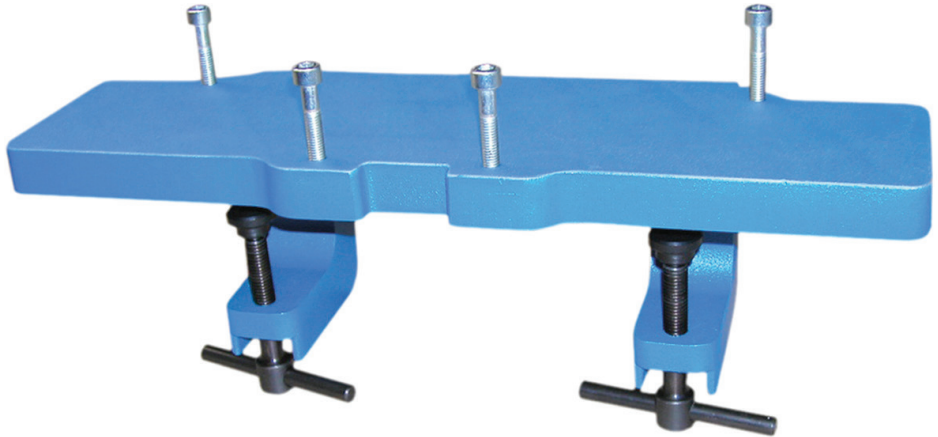

Bradshaw Industrial

& Welding Services Ltd

PS Accessories Quick Mounting Plate/Screw Clamps

Accessories include quick mounting plate and retrofitted laser guide for accurate cutting of the tube.