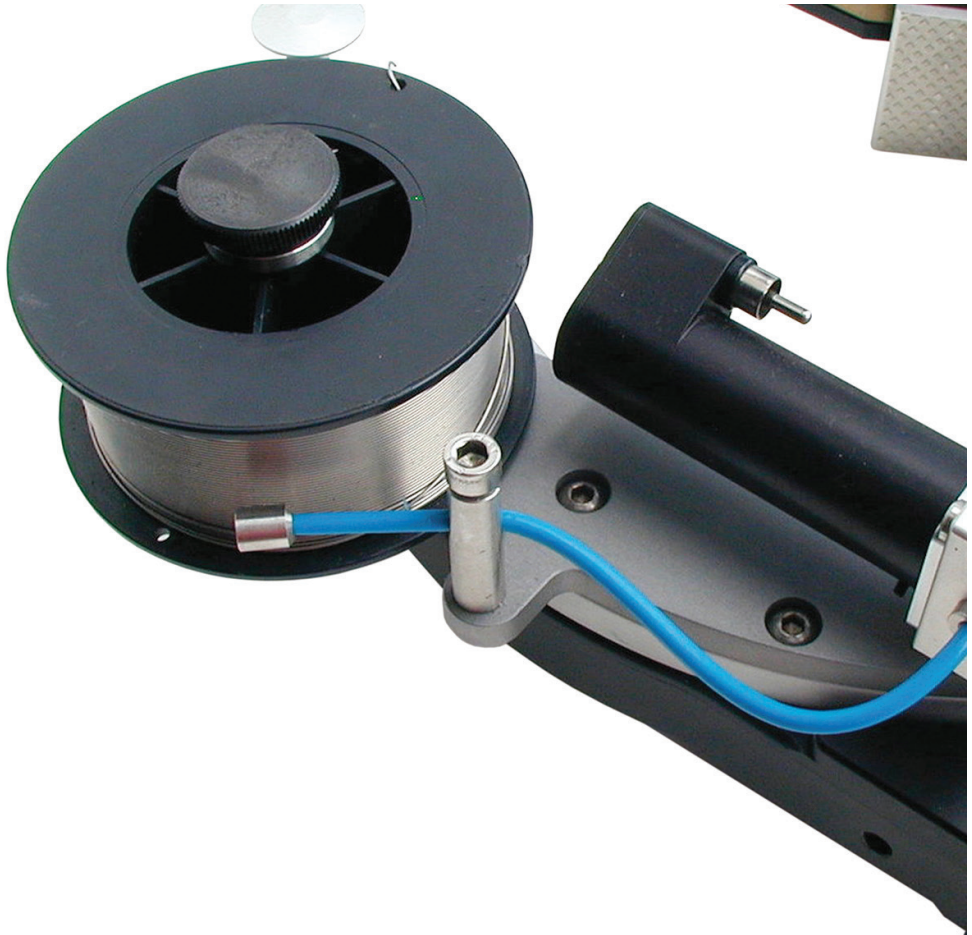

Bradshaw Industrial

& Welding Services Ltd

KD3 100 With D 100 Standard Wire Reels

A range of open weldheads for NB pipe c/w options of wire feed, oscillation, AVC.
A further range of tube to tube sheet heads to suit boiler applications.