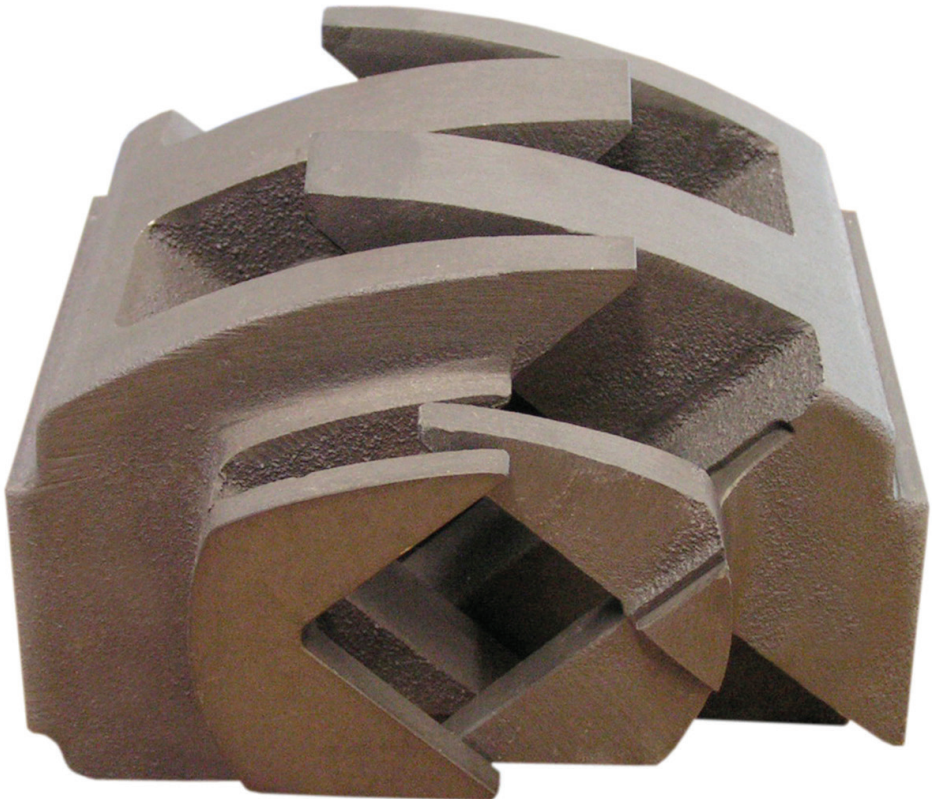

Bradshaw Industrial

& Welding Services Ltd

PS Accessories Clamping Jaws Replacement Set

Accessories include quick mounting plate and retrofitted laser guide for accurate cutting of the tube.