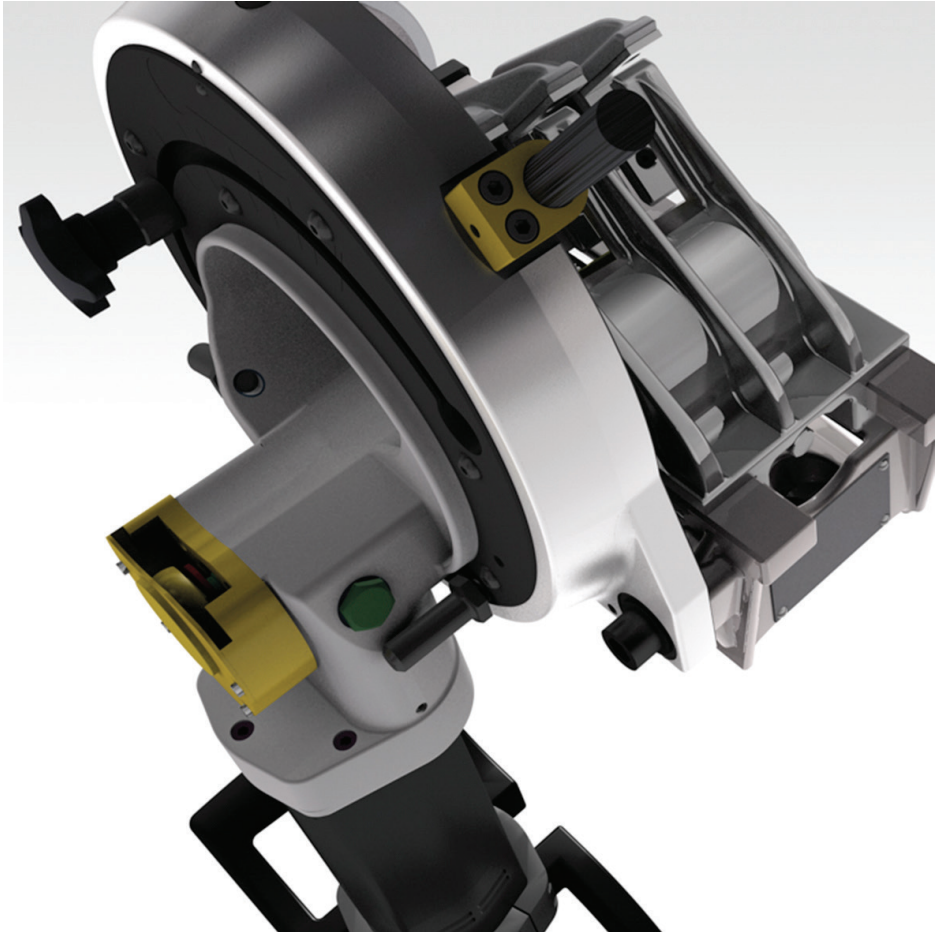

## GFX Application

Our range of cutting and beveling machines include RA, GF, RPG and also Tube Facing with the PS range of corded and cordless machines.